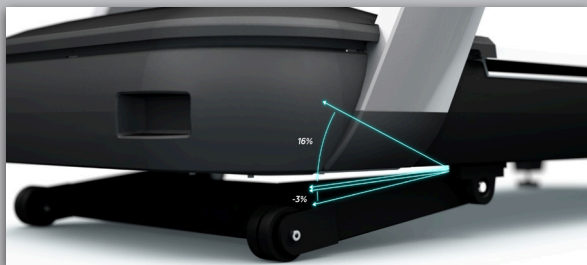

TR1000 | TREADMILL

MOVEMA

DECLINE. The TR1000 treadmill includes 0-16% incline

LED INDICATORS. Know if the machine is being used at a glance.

JOYSTICK. Unique control system of speed and incline with ergonomic handles in joystick position.

TREADMILL	
TR1000	
Height (cm)	172
Width (cm)	94
Length (cm)	212
Weight (Kg)	220
Speed	1-26 Km/h
Motor	6.0CV
Incline	0% - 16%
Running surface	160x58cm
Reinforced structure (3mm)	Yes
Max. user weight (kg)	190
Easy Toolbar	Yes
HST Phenolic resin board	Yes
Heartrate sensors in the handlebar	Yes
Wireless heartrate measuring	Yes
Emergency stop system	Yes
Usage indicator	LED
Bottleholder	2x
Transport wheels	Yes
Adjustable supports	Yes
Non-slippery profiles	Yes